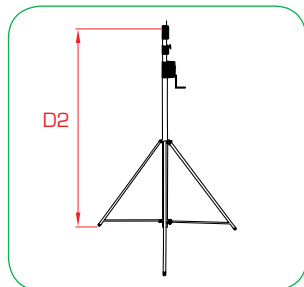

Easylift		
T55510	Chrome	
T55511	Black	
SWL	66lbs	(30 Kg)
D1	150"	(3.80m)
D2	68.5"	(1.74m)
D3	48.82"	(1.24m)
	73.23"	(1.86m)
lbs	48.5 lbs	(22.0 Kg)

- Accepts 16 & 28 mm spigots
- Unique auto safety lock
- Self braking clutch/winch
- Fold away winch handle

T50503 Easylift Castor Kit