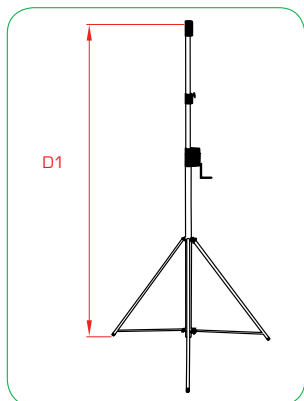

Easylift		
T55510	Chrome	
T55511	Black	
SWL	66lbs	(30 Kg)
D1	150"	(3.80m)
D2	68.5"	(1.74m)
D3	48.82"	(1.24m)
	73.23"	(1.86m)
lbs	48.5 lbs	(22.0 Kg)

- Accepts 16 & 28 mm spigots
- Unique auto safety lock
- Self braking clutch/winch
- Fold away winch handle

T50503 Easylift Castor Kit