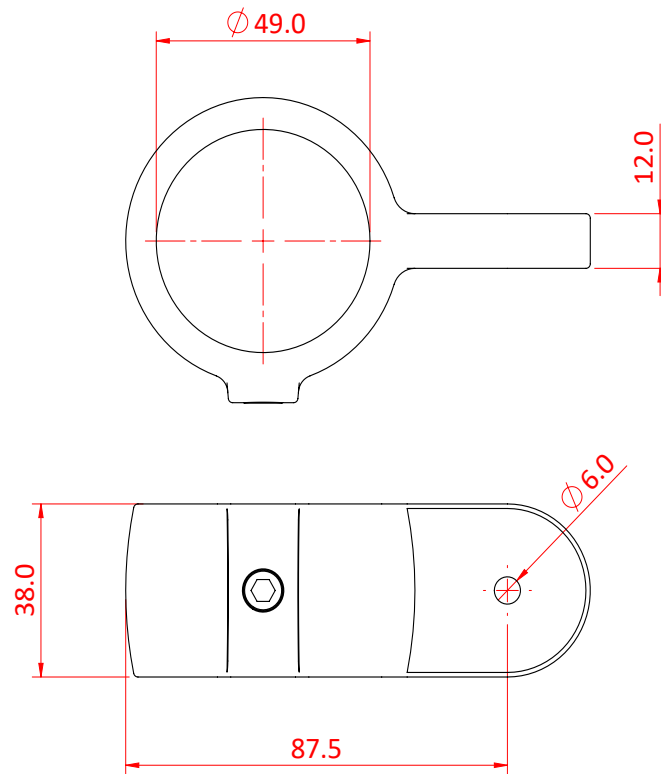

# Speedrail Male Section of Swivel

A magnesium alloy pipe fitting.	
<b>Part Nos</b>	T194017EM
<b>Tube Diameter</b>	Ø48.3mm
<b>Materials</b>	Magnesium Alloy 535 Fixings - Grade 8.8 BZP
<b>Max Tightening Torque</b>	22Nm
<b>WLL</b>	N/A
<b>Weight</b>	0.38Kg

DIMENSIONS ARE A GUIDE ONLY AND MAY VARY