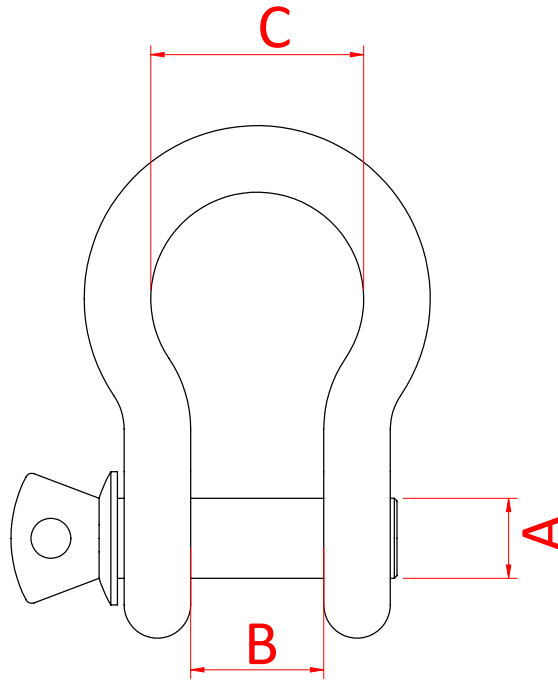

Silver Pin Shackles

Product Data Sheet

A Bow Shackle with Silver Pin	
Part Nos	T39100 - 330Kg T39200 - 500Kg T39300 - 750Kg T39400 - 1500Kg

Dimensions in mm

WLL	A	B	C
300Kg	6mm	9.5mm	16mm
500Kg	8mm	12mm	19mm
750Kg	10mm	13mm	20mm
1500Kg	12mm	17mm	28mm

DIMENSIONS ARE A GUIDE ONLY AND MAY VARY