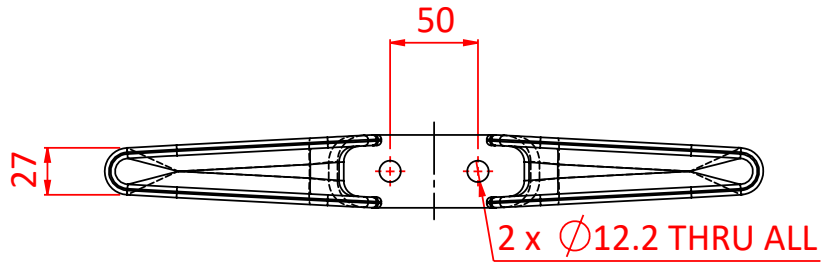

Flyrail Cleats

Product Data Sheet

A range of aluminium Flyrail Cleats	
Part Nos	T41900 - 440mm T41902 - 375mm T41904 - 285mm
Material	Cast aluminium
Finish	Powder painted black
WLL	200Kg
Safety Factor	5:1

Dimensions in mm

T41900

T41902

T41904