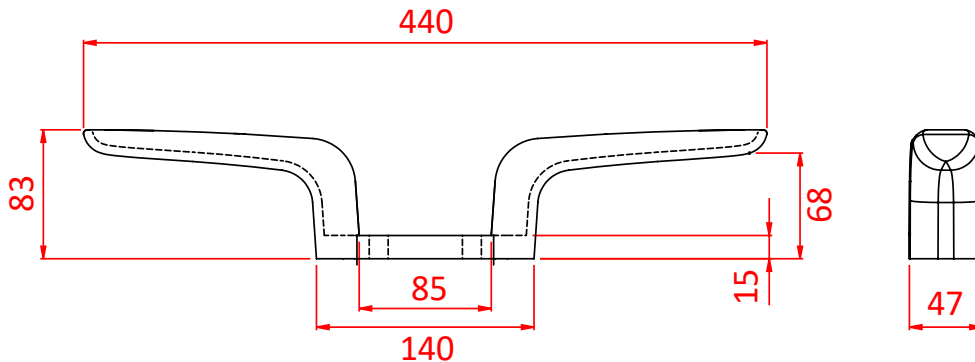

Flyrail Cleats

Product Data Sheet

A range of aluminium Flyrail Cleats	
Part Nos	T41900 - 440mm T41902 - 375mm T41904 - 285mm
Material	Cast aluminium
Finish	Powder painted black
WLL	200Kg
Safety Factor	5:1

Dimensions in mm

T41900

T41902

T41904