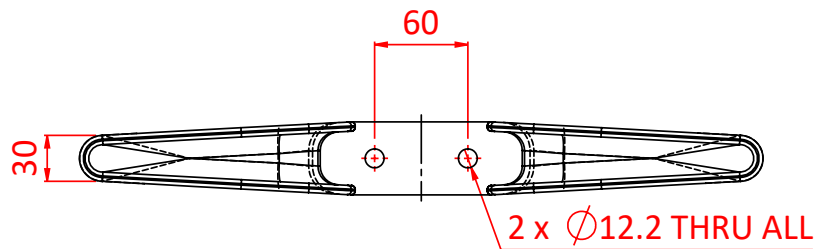

Flyrail Cleats

Product Data Sheet

A range of aluminium Flyrail Cleats	
Part Nos	T41900 - 440mm T41902 - 375mm T41904 - 285mm
Material	Cast aluminium
Finish	Powder painted black
WLL	200Kg
Safety Factor	5:1

Dimensions in mm

T41900

T41902

T41904