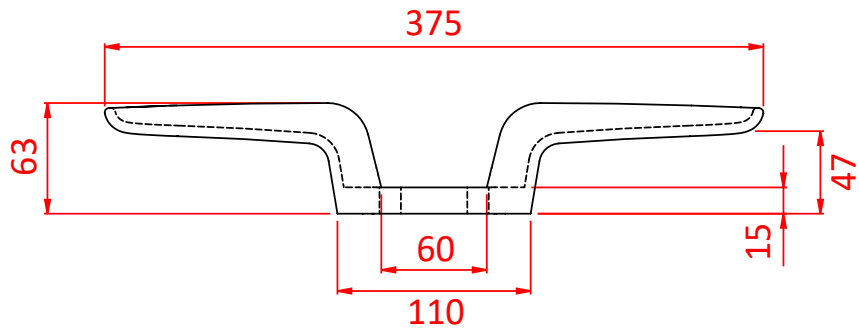

Flyrail Cleats

Product Data Sheet

A range of aluminium Flyrail Cleats	
Part Nos	T41900 - 440mm T41902 - 375mm T41904 - 285mm
Material	Cast aluminium
Finish	Powder painted black
WLL	200Kg
Safety Factor	5:1

Dimensions in mm

T41900

T41902

T41904