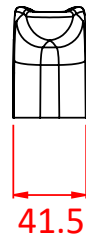

Flyrail Cleats

Product Data Sheet

A range of aluminium Flyrail Cleats	
Part Nos	T41900 - 440mm T41902 - 375mm T41904 - 285mm
Material	Cast aluminium
Finish	Powder painted black
WLL	200Kg
Safety Factor	5:1

Dimensions in mm

T41900

T41902

T41904