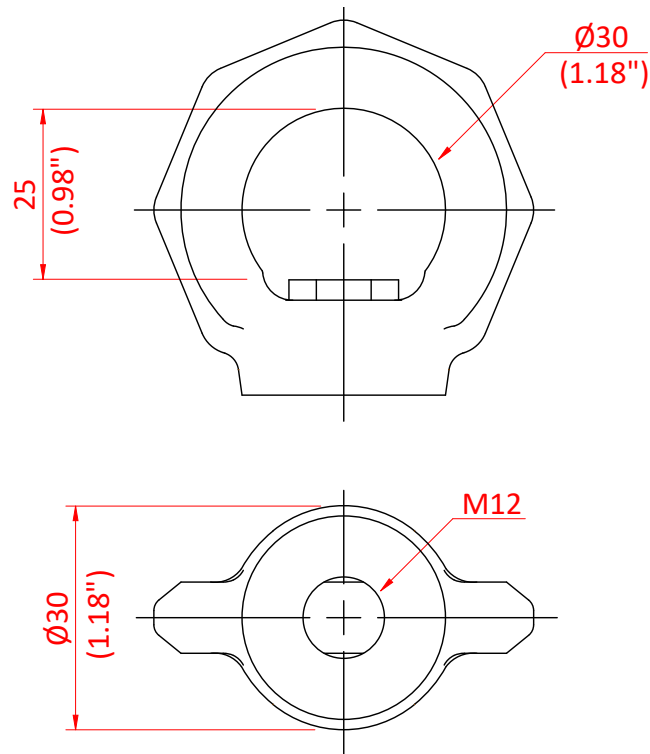

Pink Eye Nut

Product Data Sheet

A Female Pink Eyenut	
Part Nos	T42307
Thread	M12
Finish	Pink
Fixings	Grade 10.9 rated bolt (Not included)
WLL	750Kg (All Directions)
Weight	0.16Kg (0.35 lbs)
Conforms to	DGUV GS-HM-36

Dimensions in mm and inches

DIMENSIONS ARE A GUIDE ONLY AND MAY VARY