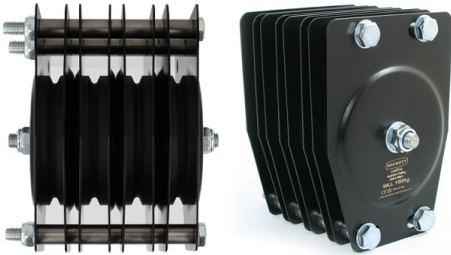

# 100mm Standard Pulleys - Wire Rope

Product Data Sheet

A Ø100mm quad sheave pulley suitable for 4mm wire	
<b>Part Nos</b>	T42813 - 4mm Wire - Quad
<b>Material</b>	Plates - CR4 Mild Steel Sheaves - Nylon 6 Fixings - Grade 8.8
<b>Finish</b>	Powder painted black
<b>WLL</b>	150Kg
<b>Safety Factor</b>	5:1