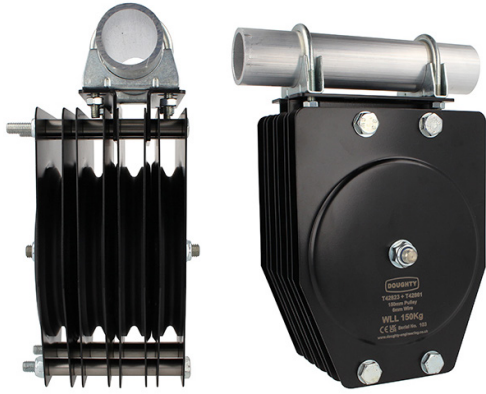

Product Data Sheet

150mm Standard Pulleys - Wire Rope

A Ø150mm quad sheave pulley suitable for 6mm wire	
Part Nos	T42823 - 6mm Wire - Quad
Materials	Plates - CR4 Mild Steel Fixings - Grade 8.8 Sheaves - Nylon 6
Finish	Powder painted black
WLL	150Kg
Safety factor	5:1

Dimensions in mm

T42823