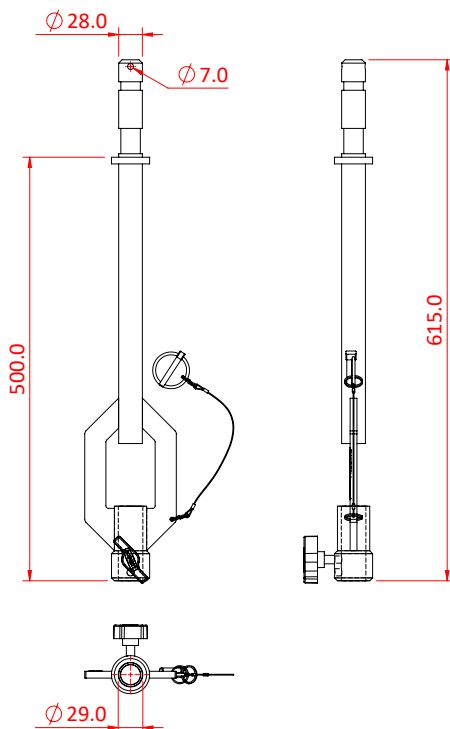

# Drop Arm

## Product Data Sheet

Fixed length double ended Drop Arms with a 28mm spigot and 29mm receiver.	
<b>Part Nos</b>	T45400 - 500mm - 2.17Kg T45500 - 1000mm - 2.65Kg
<b>Materials</b>	S275 Mild Steel Grade 8.8 Fasteners
<b>Finish</b>	Powder Painted Black
<b>Receiver</b>	29mm
<b>Fixing</b>	28mm Spigot
<b>WLL</b>	100Kg

**T45400**

**T45500**