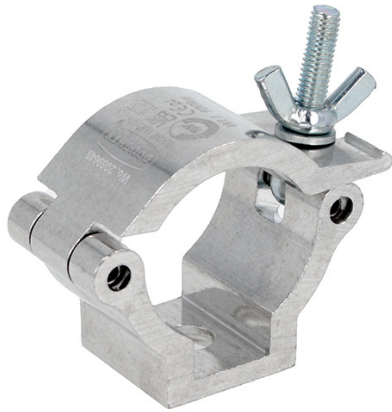

# 1½" - 38mm Atom Half Coupler

An Atom Half Coupler	
<b>Part Nos</b>	T58970 - Silver T5897001 - Black
<b>Tube Diameter</b>	Ø1½" - 38mm
<b>Materials</b>	Main Body - AW6082 T6 Aluminium Roll Pins - Stainless Steel Eyebolt Assy - Grade 8.8
<b>Max Tightening Torque</b>	Hand Tighten
<b>Fixings</b>	Ø10mm Hole
<b>WLL</b>	100Kg
<b>Weight</b>	0.09Kg
<b>Factor of Safety</b>	5:1
<b>Approval</b>	TÜV Approved