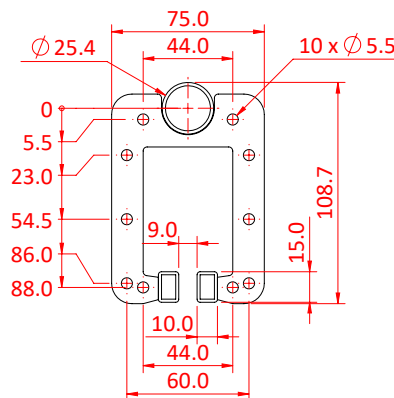

# Six Track Straight Sections

Product Data Sheet

Six Track Straight Sections	
<b>Part Nos</b>	T63705 - 0.25m T63706 - 0.50m T63707 - 0.75m T63708 - 1.00m T63710 - 2.00m T63715 - 3.00m
<b>Material</b>	Mild Steel
<b>Finish</b>	Powder Painted
<b>Weight</b>	T63705 - 0.63Kg T63706 - 1.19Kg T63707 - 1.99Kg T63708 - 2.69Kg T63710 - 4.47Kg T63715 - 6.71Kg

Dimensions in mm

VIEW ON ARROW "A"