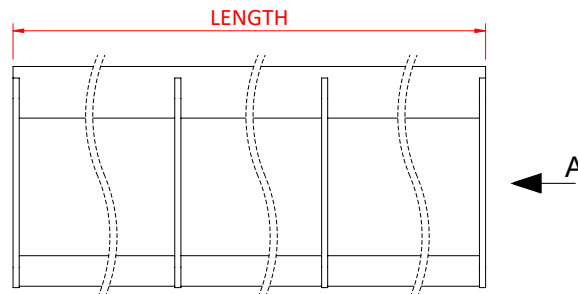

# Six Track Straight Sections

Product Data Sheet

Six Track Straight Sections	
<b>Part Nos</b>	T63705 - 0.25m T63706 - 0.50m T63707 - 0.75m T63708 - 1.00m T63710 - 2.00m T63715 - 3.00m
<b>Material</b>	Mild Steel
<b>Finish</b>	Powder Painted
<b>Weight</b>	T63705 - 0.63Kg T63706 - 1.19Kg T63707 - 1.99Kg T63708 - 2.69Kg T63710 - 4.47Kg T63715 - 6.71Kg

Dimensions in mm

VIEW ON ARROW "A"