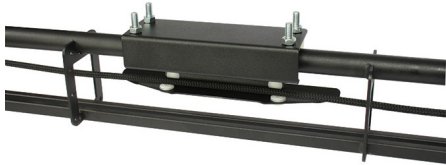

## Product Data Sheet

A mild steel line support	
Part Nos	T63770
Tube diameter	Ø25.4mm
Materials	Mild Steel
Finish	Powder coated black
WLL	Not Rated
Weight	0.80Kg

Dimensions in mm