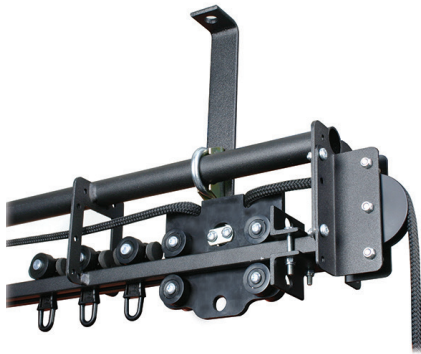

Six Track - Line Operated Kits

Product Data Sheet

A range of line operated track kits	
Part Nos	T63908 - 4m, T63909 - 5m, T63910 - 6m, T63911 - 7m, T63912 - 8m, T63913 - 9m, T63914 - 10m, T63915 - 11m, T63916 - 12m, T63917 - 13m, T63918 - 14m, T63919 - 15m
Kit Includes	Hauling line, Straight track, T63760 End stops (2 pairs per kit), T63755 Master runner (1 per kit), Pulleys (1 return pulley & 1 twin head pulley), T63756 Ball raced runners (1 per 300mm of track), T63750 Adjustable support brackets (1 per 1500mm of track), Line support and weighted hand pulley