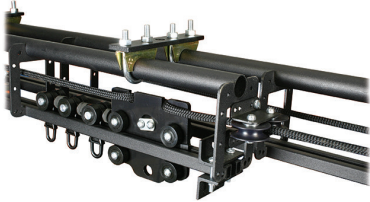

Sixtrack - Overlap Kits

Product Data Sheet

A range of overlap line operated track kits	
Part Nos	T63920 - 4m, T63921 - 5m, T63922 - 6m, T63923 - 7m, T63924 - 8m, T63925 - 9m, T63926 - 10m, T63927 - 11m, T63928 - 12m, T63929 - 13m, T63930 - 14m, T63931 - 15m
Kit includes	Hauling line, Straight track, T63760 End stops (2 pairs per kit), T63755 Master runner (2 per kit), Pulleys (2 guide pulleys, 1 return pulley & 1 twin head pulley), T63756 Ball raced runners (1 per 300m of track), T63752 Overlap brackets (2 per kit), Line supports, weighted hand pulley and adjustable support brackets