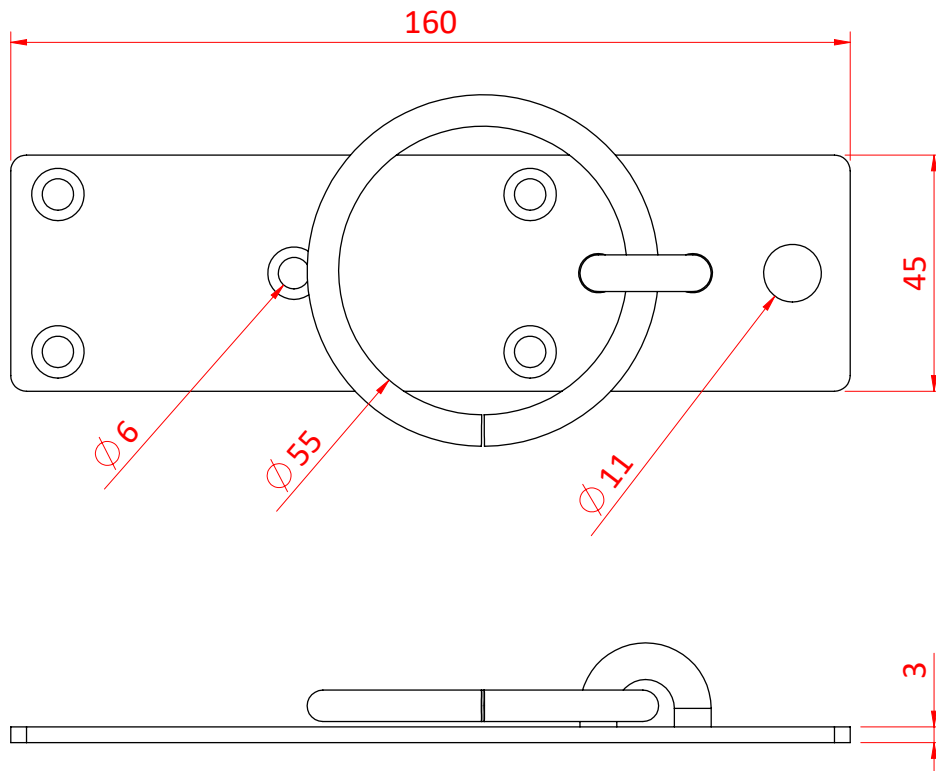

Product Data Sheet

Ceiling Plate with Ring

Ceiling Plate with Ring	
Part Nos	T65700
Material	S275 Mild Steel
Finish	BZP
WLL	50Kg
Weight	0.20Kg

Dimensions in mm

DIMENSIONS ARE A GUIDE ONLY AND MAY VARY

Doughty Engineering Ltd - Crow Arch Lane, Ringwood, Hampshire, BH24 1NZ, UK
+44 (0) 1425 478961, sales@doughty-engineering.co.uk - www.doughty-engineering.co.uk