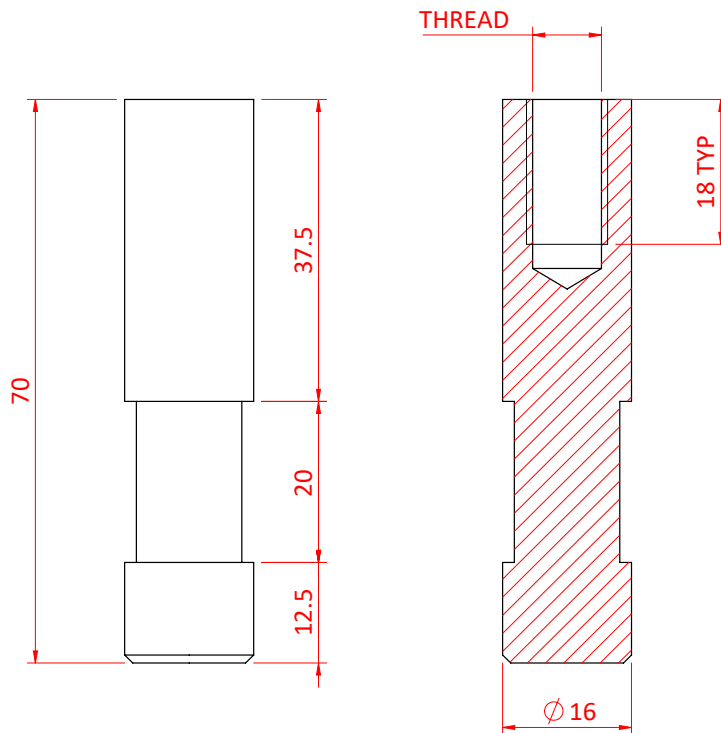

# 16mm Beamer Spigots

Product Data Sheet

A 16mm female Beamer Spigot.	
<b>Part Nos</b>	T73390 - M10 T73391 - M6 T73392 - M12
<b>Spigot</b>	Ø16mm
<b>Material</b>	AW6082 T6 Aluminium
<b>Finish</b>	Polished
<b>WLL</b>	Not Rated
<b>Weight</b>	0.11Kg

Dimensions in mm