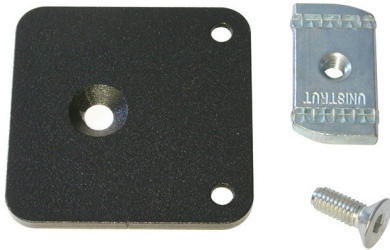

Doughty Rail Corner Ceiling Bracket

Product Data Sheet

A mild steel corner ceiling bracket secured in place with an M6 Unistrut nut.

Part Nos	T81120
Materials	Mild Steel
Finish	Powder coated black
Fixing hole diameter	Ø5mm
Weight	0.13Kg