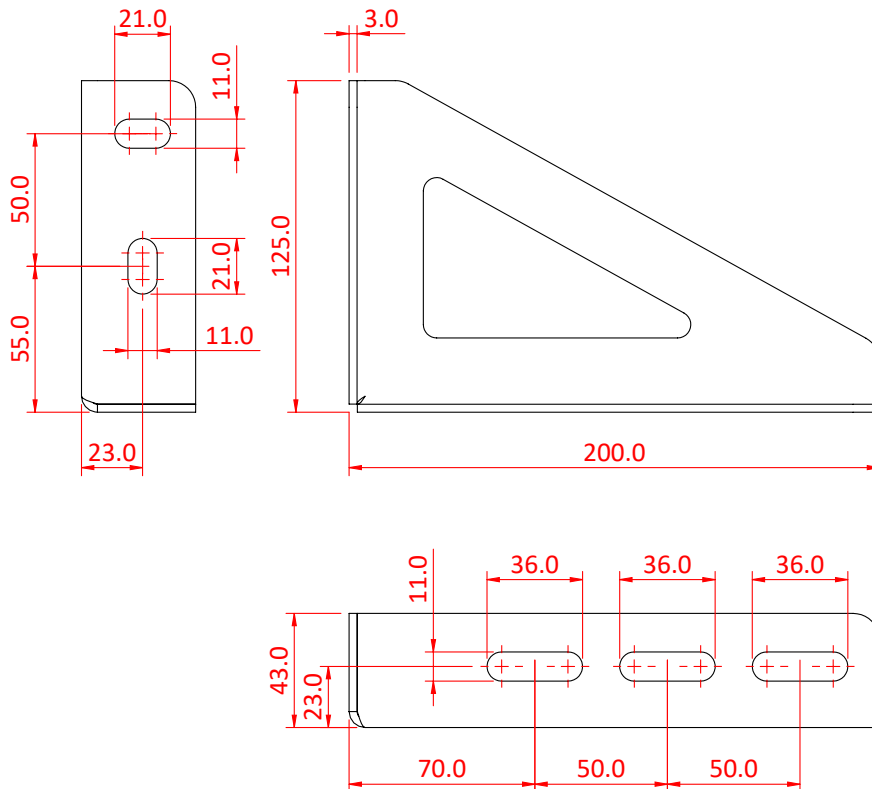

Studio Rail Slotted Wall Brackets

Product Data Sheet

A range of Slotted Wall Brackets	
Part Nos	T84105 - 200mm T84106 - 350mm T84107 - 500mm
Material	CR4 Mild Steel
Finish	Powder Painted Black
Weight	T84105 - 0.55Kg T84106 - 0.90Kg T84107 - 1.50Kg
WLL	25Kg

T84105

Dimensions in mm

T84106

T84107