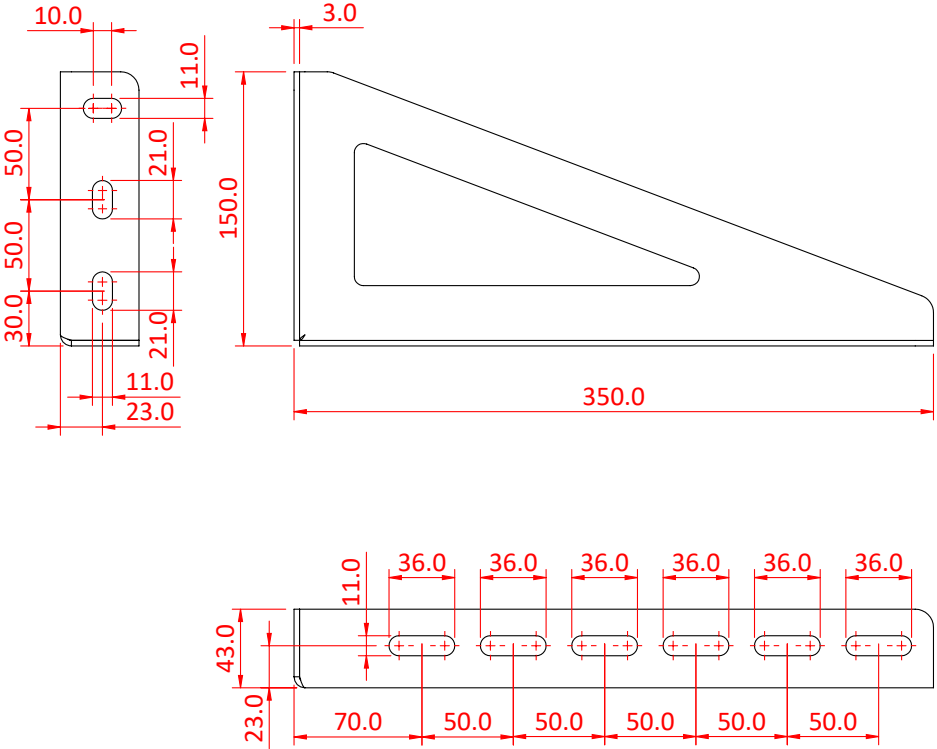

Studio Rail Slotted Wall Brackets

Product Data Sheet

A range of Slotted Wall Brackets	
Part Nos	T84105 - 200mm T84106 - 350mm T84107 - 500mm
Material	CR4 Mild Steel
Finish	Powder Painted Black
Weight	T84105 - 0.55Kg T84106 - 0.90Kg T84107 - 1.50Kg
WLL	25Kg

T84105

Dimensions in mm

T84106

T84107