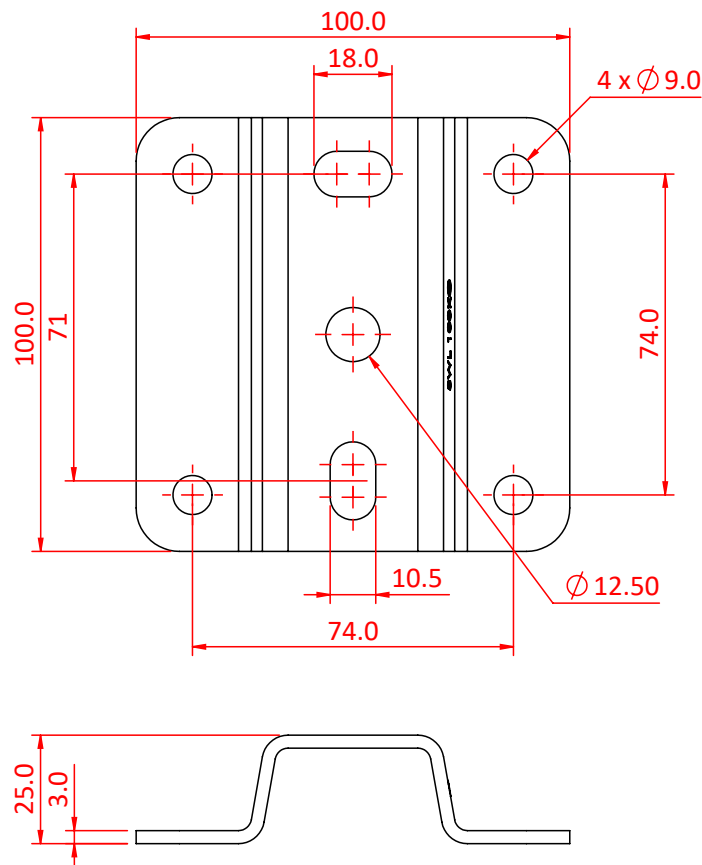

Studio Rail 60 - Ceiling Bracket 25mm

Product Data Sheet

Studio Rail 60 - 25mm Ceiling Bracket	
Part Nos	T84119 - without rail clamps T84120 - with rail clamps
Material	CR4 Mild Steel
Finish	Powder painted black
WLL	100Kg
Safety Factor	5:1

Dimensions in mm

T84119

T84120