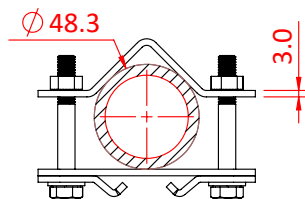

# Studio Rail 60 To Tube Bracket

Product Data Sheet

A studio rail barrel bracket	
Part Nos	T84180
Material	S275 Mild Steel
Finish	Powder painted black
WLL	100Kg
Safety Factor	5:1
Weight	0.80Kg

Dimensions in mm

TUBE PARALLEL TO STUDIO RAIL

TUBE PERPENDICULAR TO STUDIO RAIL