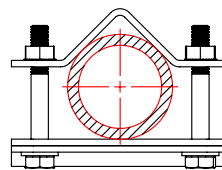

# Studio Rail 60 To Tube Bracket

Product Data Sheet

A studio rail barrel bracket	
Part Nos	T84180
Material	S275 Mild Steel
Finish	Powder painted black
WLL	100Kg
Safety Factor	5:1
Weight	0.80Kg

Dimensions in mm

TUBE PARALLEL TO STUDIO RAIL

TUBE PERPENDICULAR TO STUDIO RAIL