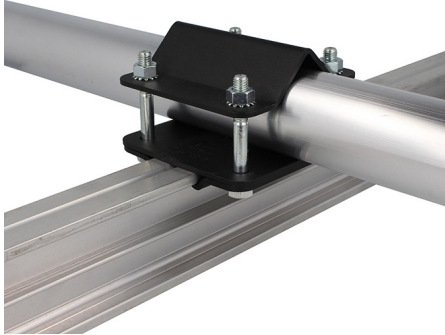

# Studio Rail 60 To Tube Bracket

Product Data Sheet

A studio rail barrel bracket	
Part Nos	T84180
Material	S275 Mild Steel
Finish	Powder painted black
WLL	100Kg
Safety Factor	5:1
Weight	0.80Kg

Dimensions in mm

TUBE PARALLEL TO STUDIO RAIL

TUBE PERPENDICULAR TO STUDIO RAIL