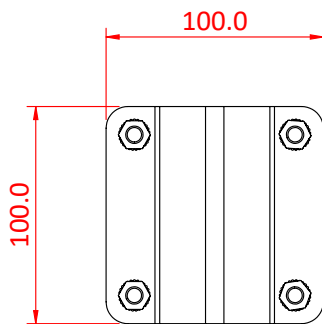

# Studio Rail 60 To Tube Bracket

Product Data Sheet

A studio rail barrel bracket	
Part Nos	T84180
Material	S275 Mild Steel
Finish	Powder painted black
WLL	100Kg
Safety Factor	5:1
Weight	0.80Kg

Dimensions in mm

TUBE PARALLEL TO STUDIO RAIL

TUBE PERPENDICULAR TO STUDIO RAIL