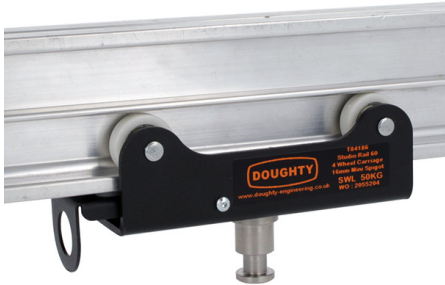

Product Data Sheet

Studio Rail 60 - 4 Wheel Carriage 16mm Mini Spigot - Braked

A studio rail 4 wheel carriage with 16mm mini spigot	
Part Nos	T84186
Material	S275 Mild Steel
Finish	Powder painted black
WLL	100Kg
Safety Factor	5:1
Weight	0.45Kg