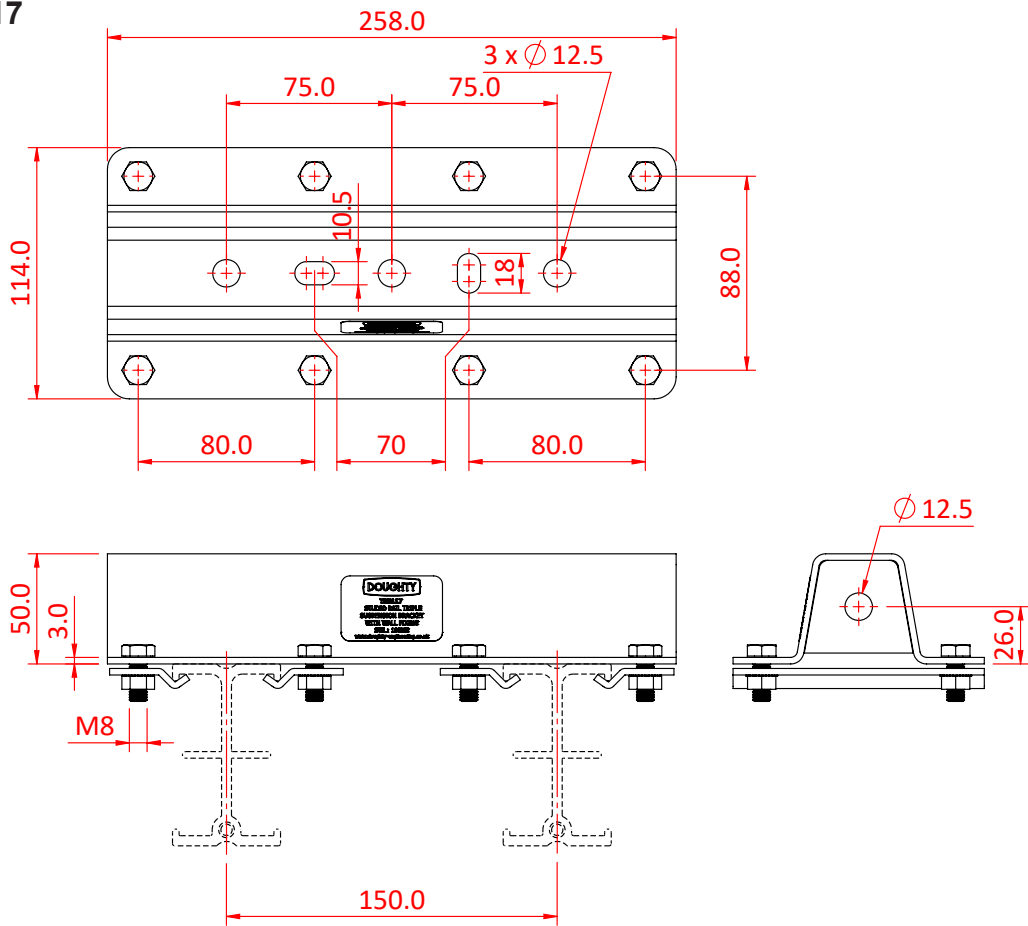

# Studio Rail 80 - Suspension Brackets with Wall Fixing

Studio Rail 80 Ceiling Bracket with Wall Tie	
<b>Part Nos</b>	T85116 - Single Rail T85117 - Double Rail T85118 - Triple Rail
<b>Material</b>	CR4 Mild Steel
<b>Finish</b>	Powder painted black
<b>WLL</b>	100Kg
<b>Safety Factor</b>	5:1

T85116

Dimensions in mm

**T85117**

**T85118**