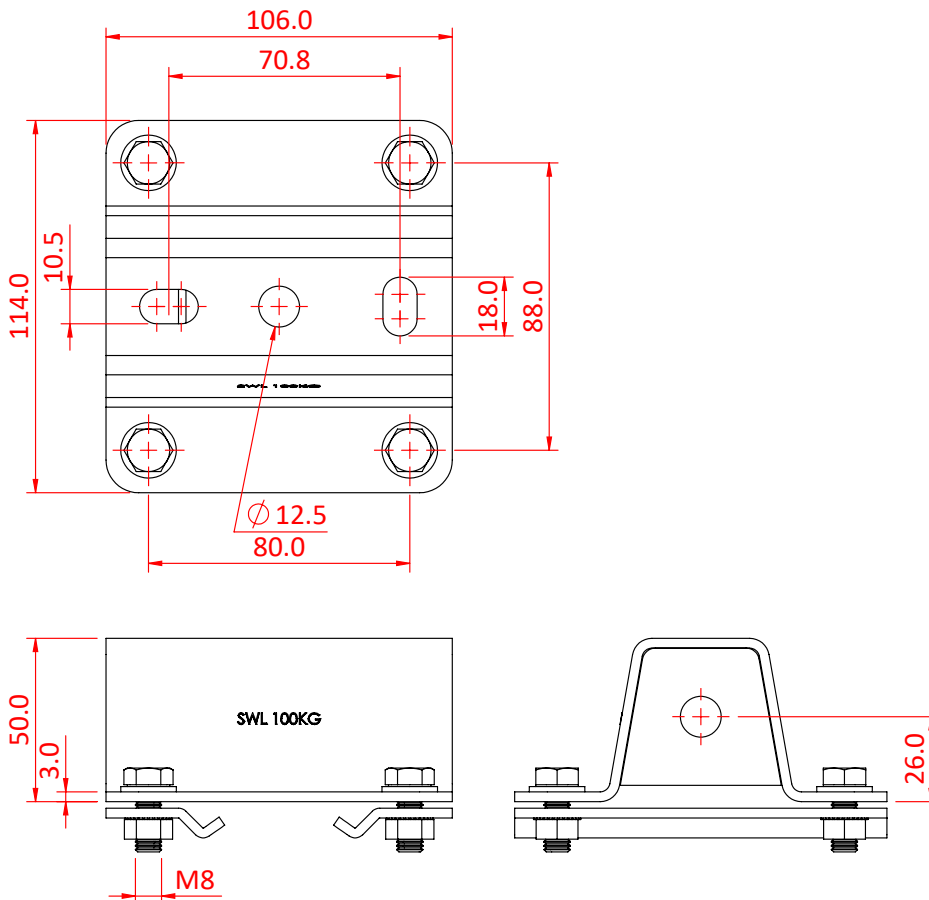

# Studio Rail 80 - Suspension Brackets with Wall Fixing

Studio Rail 80 Ceiling Bracket with Wall Tie	
<b>Part Nos</b>	T85116 - Single Rail T85117 - Double Rail T85118 - Triple Rail
<b>Material</b>	CR4 Mild Steel
<b>Finish</b>	Powder painted black
<b>WLL</b>	100Kg
<b>Safety Factor</b>	5:1

T85116

Dimensions in mm

**T85117**

**T85118**