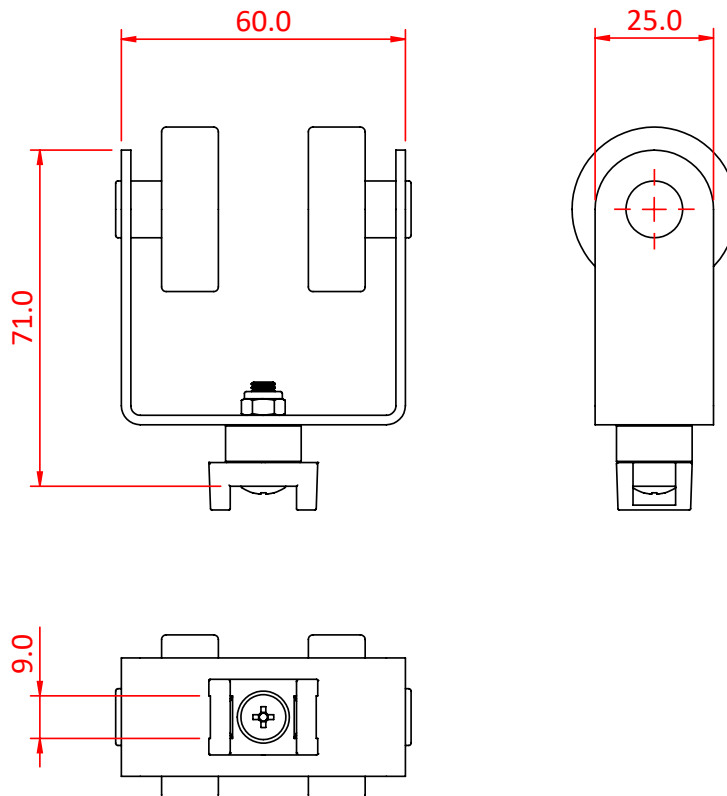

Studio Rail 80 - Cable Carriages

Product Data Sheet

A mild steel framed cable carriage	
Part Nos	T85220 (pack of five)
Materials	Mild steel
Finish	Powder coated black
WLL	6Kg
Weight	0.68Kg

Dimensions in mm

DIMENSIONS ARE A GUIDE ONLY AND MAY VARY