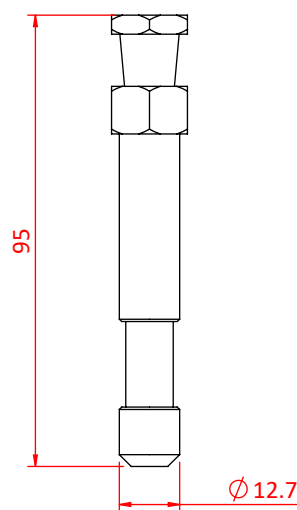

Snap In Pins

Product Data Sheet

A range of stainless steel snap in pins.	
Part Nos	G1165 - Ø16mm - 0.07Kg G1166 - Ø1½" - 0.10Kg G1167 - Ø10mm - 0.13Kg
Materials	Stainless Steel Grade 8.8 Fasteners
WLL	Not Rated