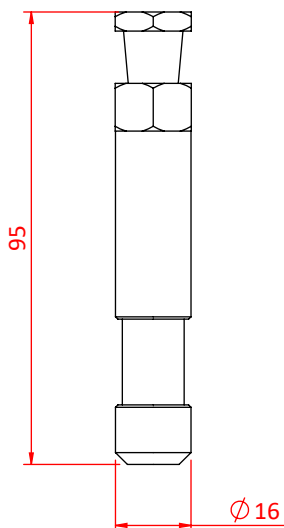

Snap In Pins

Product Data Sheet

A range of stainless steel snap in pins.	
Part Nos	G1165 - Ø16mm - 0.07Kg G1166 - Ø1½" - 0.10Kg G1167 - Ø10mm - 0.13Kg
Materials	Stainless Steel Grade 8.8 Fasteners
WLL	Not Rated