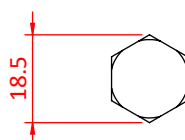

Snap In Pins

Product Data Sheet

A range of stainless steel snap in pins.	
Part Nos	G1165 - Ø16mm - 0.07Kg G1166 - Ø1½" - 0.10Kg G1167 - Ø10mm - 0.13Kg
Materials	Stainless Steel Grade 8.8 Fasteners
WLL	Not Rated

G1166