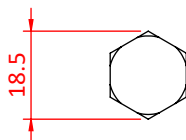

A range of stainless steel snap in pins.	
Part Nos	G1165 - Ø16mm - 0.07Kg G1166 - Ø1½" - 0.10Kg G1167 - Ø10mm - 0.13Kg
Materials	Stainless Steel Grade 8.8 Fasteners
WLL	Not Rated

G1165