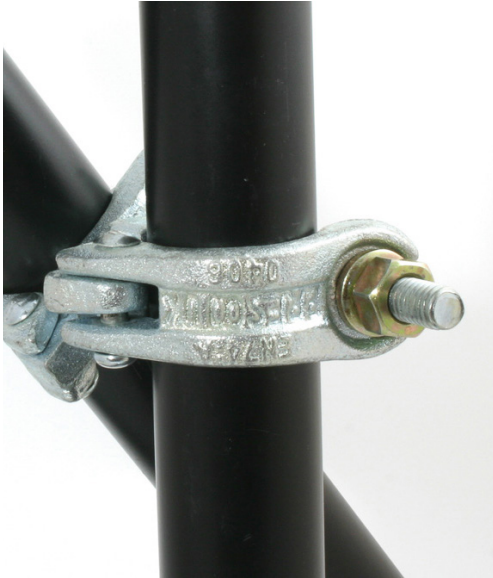

Forged Swivel Coupler

Product Data Sheet

A drop forged swivel coupler	
Part Nos	T24801
Tube Diameter	Ø48.3mm
Finish	Galvanised
Max Tightening Torque	50Nm
Weight	1.18Kg
WLL	This coupler is NOT Load Rated

DIMENSIONS ARE A GUIDE ONLY AND MAY VARY