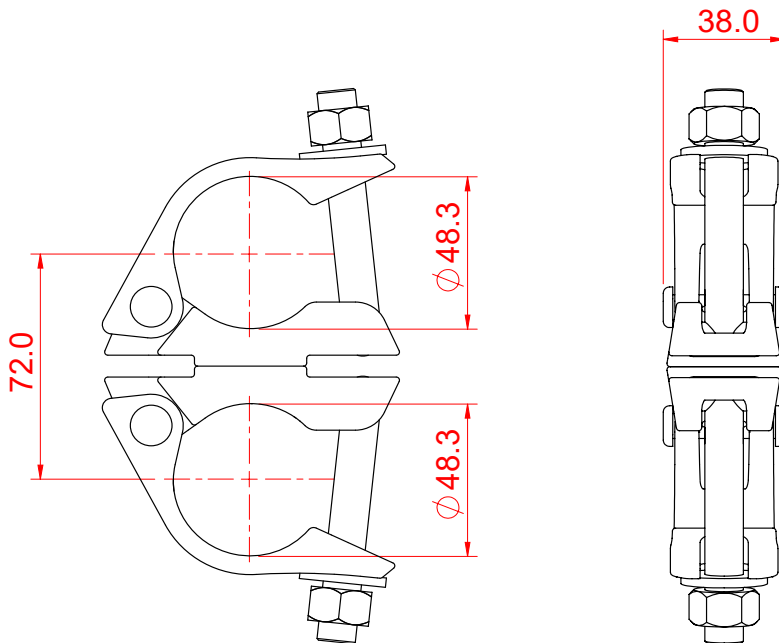

Forged Swivel Coupler

Product Data Sheet

A drop forged swivel coupler	
Part Nos	T24801
Tube Diameter	Ø48.3mm
Finish	Galvanised
Max Tightening Torque	50Nm
Weight	1.18Kg
WLL	This coupler is NOT Load Rated

DIMENSIONS ARE A GUIDE ONLY AND MAY VARY