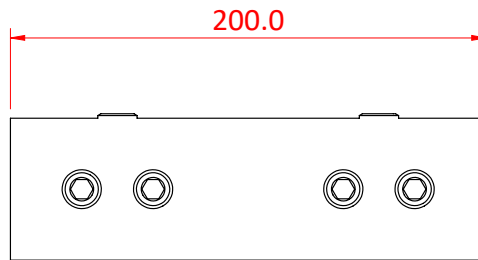

# Solid Tube Joiner

Product Data Sheet

A heavy duty tube joiner.	
<b>Part Nos</b>	T25108 - Silver T2510801 - Black
<b>Tube Diameter</b>	Ø48mm
<b>Finish</b>	T25108 - Zinc Plated T2510801 - Powder Painted Black
<b>Max Tightening Torque</b>	N/A
<b>Weight</b>	2.64Kg
<b>WLL</b>	This item is NOT Load Rated

TO SUIT Ø 48MM TUBES ONLY