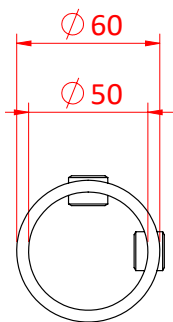

# Solid Tube Joiner

Product Data Sheet

A heavy duty tube joiner.	
<b>Part Nos</b>	T25108 - Silver T2510801 - Black
<b>Tube Diameter</b>	Ø48mm
<b>Finish</b>	T25108 - Zinc Plated T2510801 - Powder Painted Black
<b>Max Tightening Torque</b>	N/A
<b>Weight</b>	2.64Kg
<b>WLL</b>	This item is NOT Load Rated

TO SUIT Ø 48MM TUBES ONLY