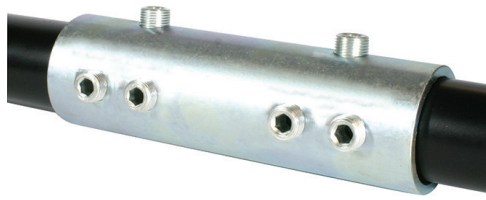

# Solid Tube Joiner

Product Data Sheet

A heavy duty tube joiner.	
<b>Part Nos</b>	T25108 - Silver T2510801 - Black
<b>Tube Diameter</b>	Ø48mm
<b>Finish</b>	T25108 - Zinc Plated T2510801 - Powder Painted Black
<b>Max Tightening Torque</b>	N/A
<b>Weight</b>	2.64Kg
<b>WLL</b>	This item is NOT Load Rated

TO SUIT Ø 48MM TUBES ONLY