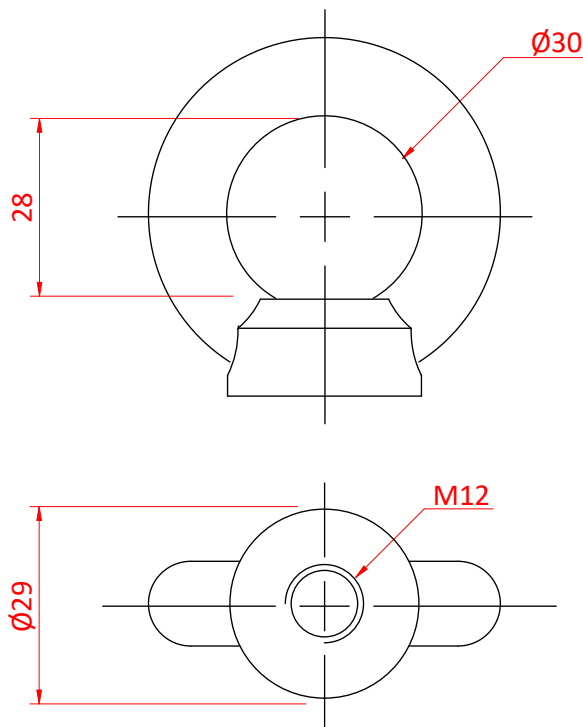

M12 Eye Nuts

Product Data Sheet

A Female Steel Eye Nut	
Part Nos	T42300 - Silver T42302 - Black
Thread	M12
Material	C15E
Finish	T42300 - BZP T42302 - Powder Painted Black
WLL	340Kg
Conforms to	DIN 582

Dimensions in mm

DIMENSIONS ARE A GUIDE ONLY AND MAY VARY