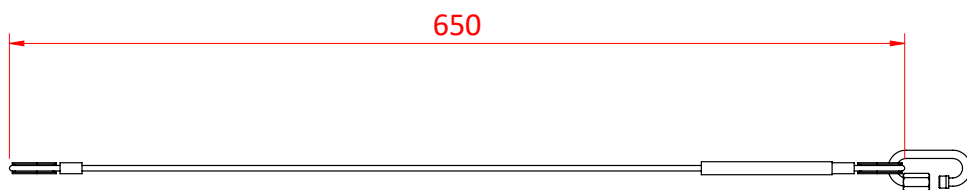

Product Data Sheet

Modular Rigging Safety Bond - 100Kg

A Safety Bond with Quick Link	
Part Nos	T45850 - Silver T45851 - Black
WLL	100Kg
Safety Factor	5:1

DIMENSIONS ARE A GUIDE ONLY AND MAY VARY