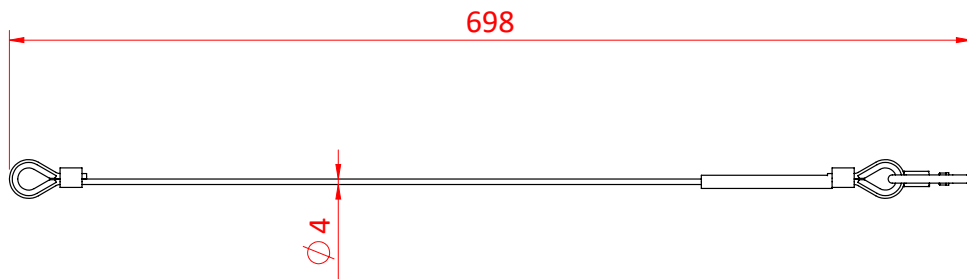

Product Data Sheet

Modular Rigging Safety Bond - 100Kg

A Safety Bond with Quick Link	
Part Nos	T45850 - Silver T45851 - Black
WLL	100Kg
Safety Factor	5:1

DIMENSIONS ARE A GUIDE ONLY AND MAY VARY