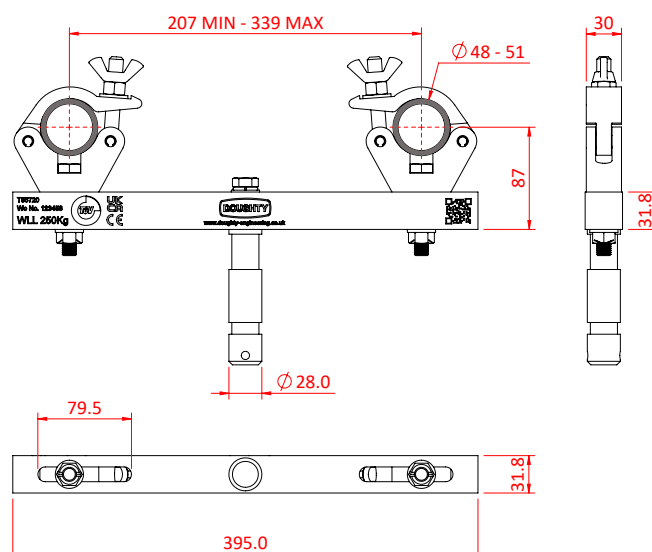

# Solid Fixed Truss Adaptors

A Solid Fixed Truss Adaptor	
<b>Part Nos</b>	T55800 - Silver T55805 - Black
<b>Tube Diameter</b>	Ø48-51mm
<b>Tube Centres</b>	207 to 339mm
<b>Material</b>	AW6082 T6 Aluminium
<b>Finish</b>	Powder Painted / Polished
<b>Max Torque</b>	30Nm
<b>WLL</b>	250Kg
<b>Safety Factor</b>	5:1
<b>Weight</b>	2.20Kg
<b>Approval</b>	TÜV approved

Dimensions in mm