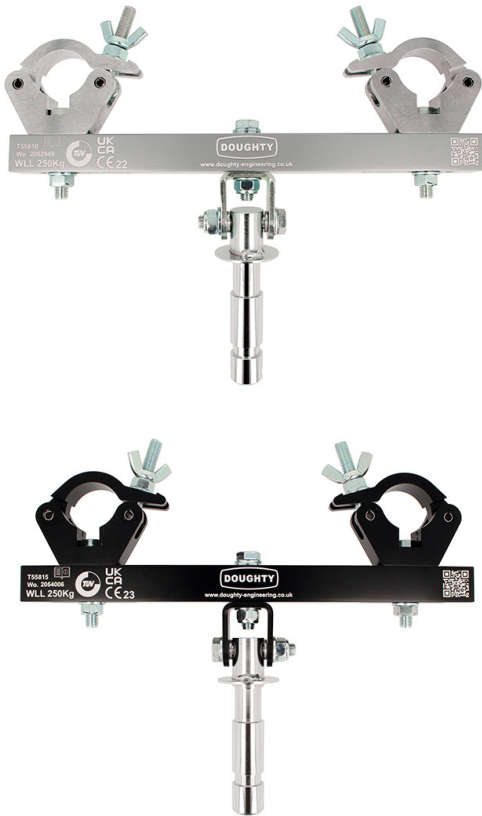

Product Data Sheet

Solid Swivel Truss Adaptors

A Solid Swivel Truss Adaptor	
Part Nos	T55810 - Silver T55815 - Black
Tube Dia	Ø48-51mm
Tube Ctrs	207 to 339mm
Material	AW6082 T6 Aluminium
Finish	Powder Painted / Polished
Max Torque	30Nm
WLL	250Kg
Safety Factor	5:1
Weight	3.00Kg
Approval	TÜV approved

Dimensions in mm