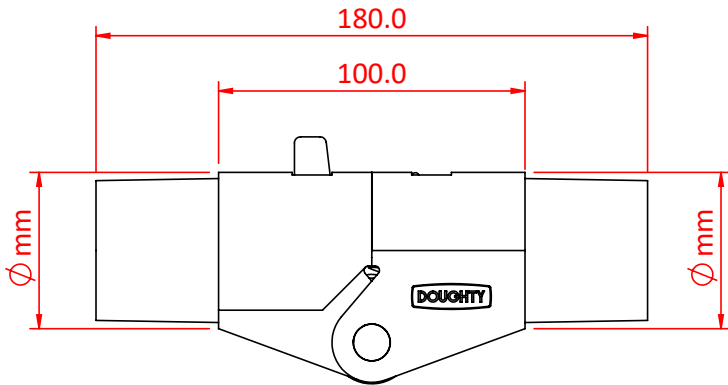

Locking Elbows

Product Data Sheet

An Aluminium Locking Elbow	
Part Nos	T58790 - 47mm T58791 - 44mm T58792 - 41.5mm T58793 - 39.5mm
Materials	Cast Aluminium
WLL	Not Rated
Weight	0.72Kg

- Ø mm
- T58790 - 47mm
 - T58791 - 44mm
 - T58792 - 41.5mm
 - T58793 - 39.5mm