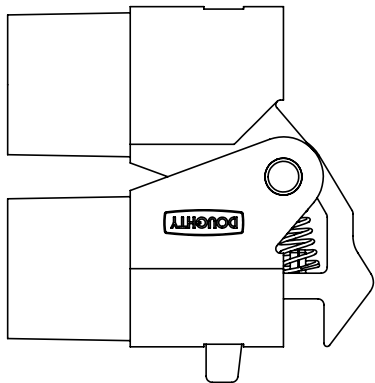

Locking Elbows

Product Data Sheet

An Aluminium Locking Elbow	
Part Nos	T58790 - 47mm T58791 - 44mm T58792 - 41.5mm T58793 - 39.5mm
Materials	Cast Aluminium
WLL	Not Rated
Weight	0.72Kg

- Ø mm
- T58790 - 47mm
 - T58791 - 44mm
 - T58792 - 41.5mm
 - T58793 - 39.5mm