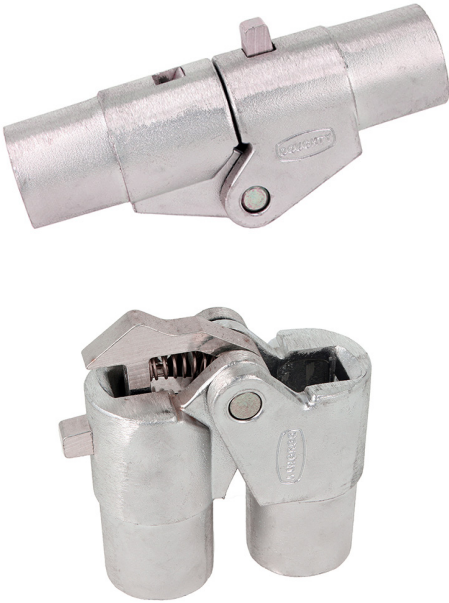

Locking Elbows

Product Data Sheet

An Aluminium Locking Elbow	
Part Nos	T58790 - 47mm T58791 - 44mm T58792 - 41.5mm T58793 - 39.5mm
Materials	Cast Aluminium
WLL	Not Rated
Weight	0.72Kg

- Ø mm
- T58790 - 47mm
 - T58791 - 44mm
 - T58792 - 41.5mm
 - T58793 - 39.5mm