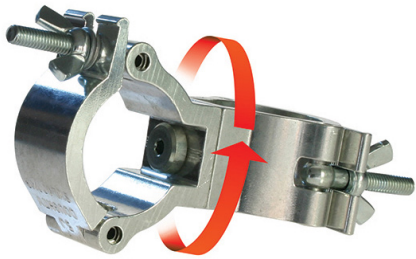

1" - 25mm Atom Swivel Coupler

Product Data Sheet

An Atom Swivel Coupler	
Part Nos	T58875 - Silver T5887501 - Black
Tube Diameter	Ø1" - 25mm
Materials	Main Body - AW6082 T6 Aluminium Roll Pins - Stainless Steel Eyebolt Assy - Grade 8.8
Max Tightening Torque	Hand Tighten
Tube Centres	42mm
WLL	100Kg
Weight	0.10Kg
Factor of Safety	5:1
Approval	TÜV Approved