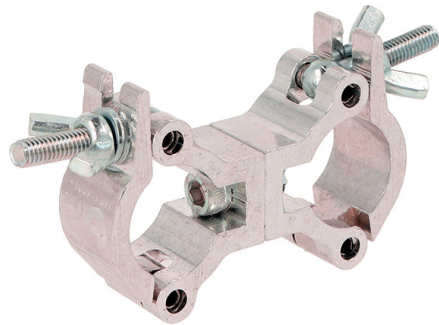

Product Data Sheet

1" - 25mm Atom Parallel Coupler

An Atom Parallel Coupler	
Part Nos	T58880 - Silver T5888001 - Black
Tube Diameter	Ø1" - 25mm
Materials	Main Body - AW6082 T6 Aluminium Roll Pins - Stainless Steel Eyebolt Assy - Grade 8.8
Max Tightening Torque	Hand Tighten
Tube Centres	42mm
WLL	100Kg
Weight	0.10Kg
Factor of Safety	5:1
Approval	TÜV Approved