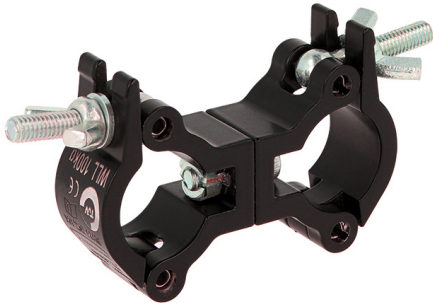

Product Data Sheet

1" - 25mm Atom Parallel Coupler

An Atom Parallel Coupler	
Part Nos	T58880 - Silver T5888001 - Black
Tube Diameter	Ø1" - 25mm
Materials	Main Body - AW6082 T6 Aluminium Roll Pins - Stainless Steel Eyebolt Assy - Grade 8.8
Max Tightening Torque	Hand Tighten
Tube Centres	42mm
WLL	100Kg
Weight	0.10Kg
Factor of Safety	5:1
Approval	TÜV Approved