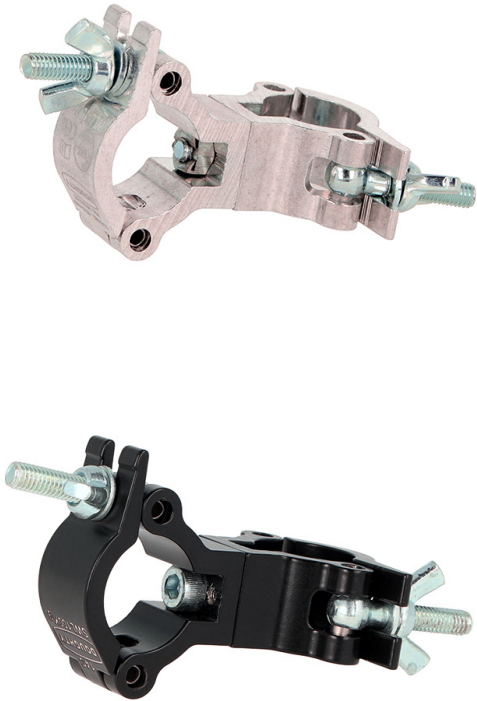

Product Data Sheet

1" - 25mm Atom 90° Fixed Coupler

An Atom 90° Fixed Coupler

Part Nos	T58885 - Silver T5888501 - Black
Tube Diameter	Ø1" - 25mm
Materials	Main Body - AW6082 T6 Aluminium Roll Pins - Stainless Steel Eyebolt Assy - Grade 8.8
Max Tightening Torque	Hand Tighten
Tube Centres	42mm
WLL	100Kg
Weight	0.10Kg
Factor of Safety	5:1
Approval	TÜV Approved