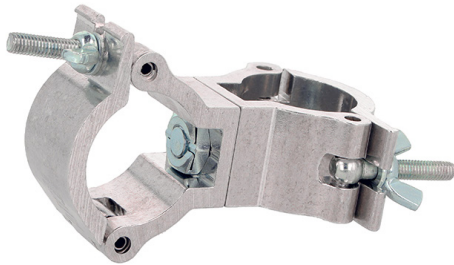

1½" - 38mm Atom 90° Fixed Coupler

Product Data Sheet

An Atom 90° Fixed coupler	
Part Nos	T58985 - Silver T5898501 - Black
Tube Diameter	Ø1½" - 38mm
Materials	Main Body - AW6082 T6 Aluminium Roll Pins - Stainless Steel Eyebolt Assy - Grade 8.8
Max Tightening Torque	Hand Tighten
Tube Centres	72mm
WLL	100Kg
Weight	0.19Kg
Factor of Safety	5:1
Approval	TÜV Approved