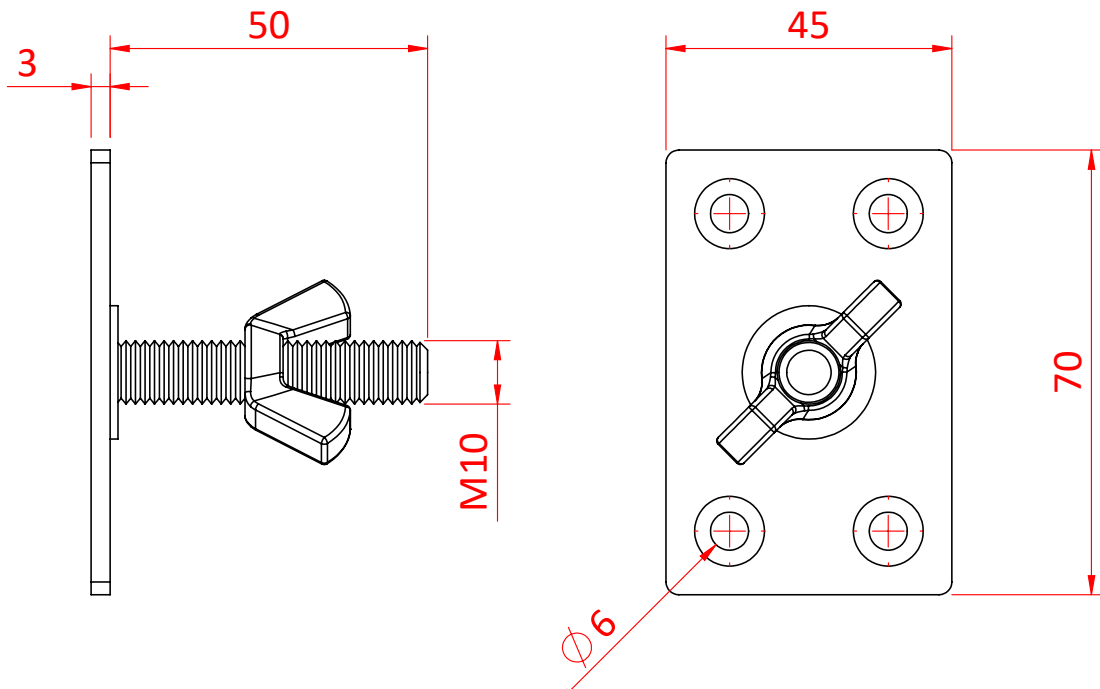

Stud Plate

Product Data Sheet

Stud Plate	
Part Nos	T64600
Material	S275 Mild Steel
Finish	BZP
WLL	Not Rated

Dimensions in mm

DIMENSIONS ARE A GUIDE ONLY AND MAY VARY