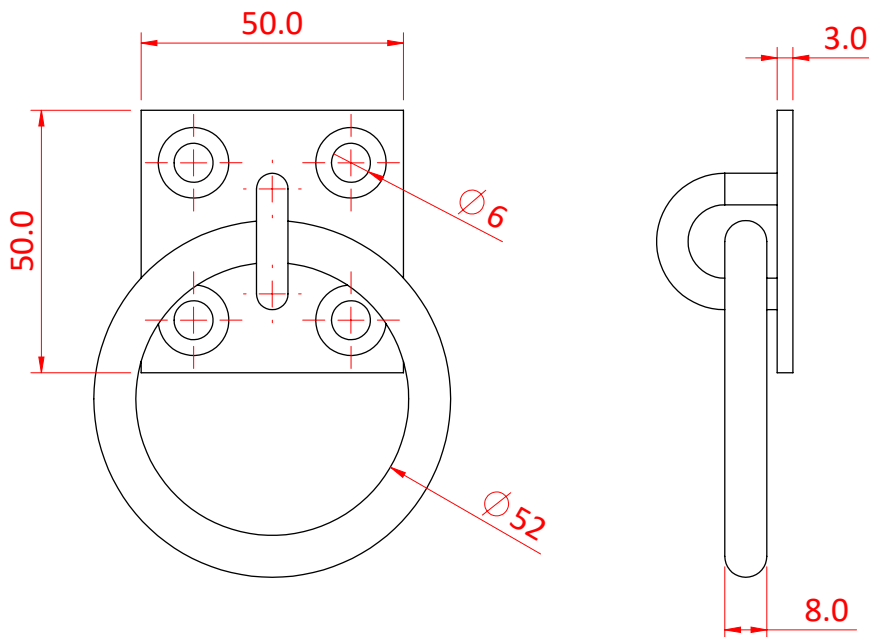

Ring Plate

Product Data Sheet

Ring Plate	
Part Nos	T64900
Material	S275 Mild Steel
Finish	Galvanised
WLL	Not Rated

Dimensions in mm

DIMENSIONS ARE A GUIDE ONLY AND MAY VARY