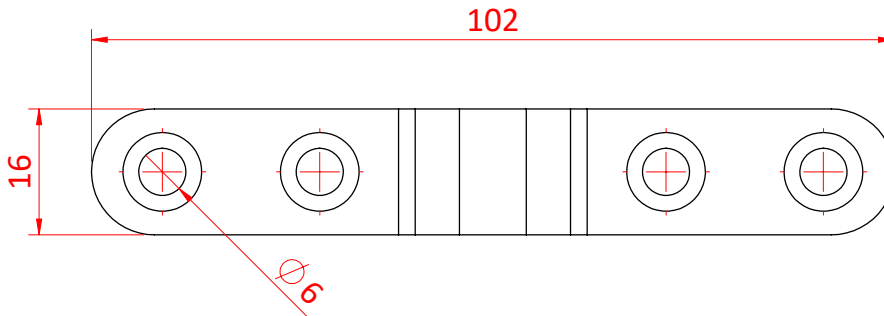

Product Data Sheet

Grummet

Grummet	
Part Nos	T65300
Material	S275 Mild Steel
Finish	BZP
WLL	Not Rated

Dimensions in mm

DIMENSIONS ARE A GUIDE ONLY AND MAY VARY