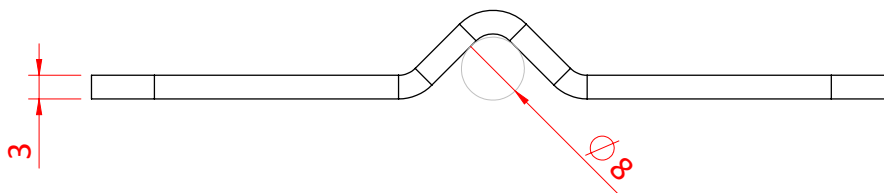

Product Data Sheet

Grummet

Grummet	
Part Nos	T65300
Material	S275 Mild Steel
Finish	BZP
WLL	Not Rated

Dimensions in mm

DIMENSIONS ARE A GUIDE ONLY AND MAY VARY