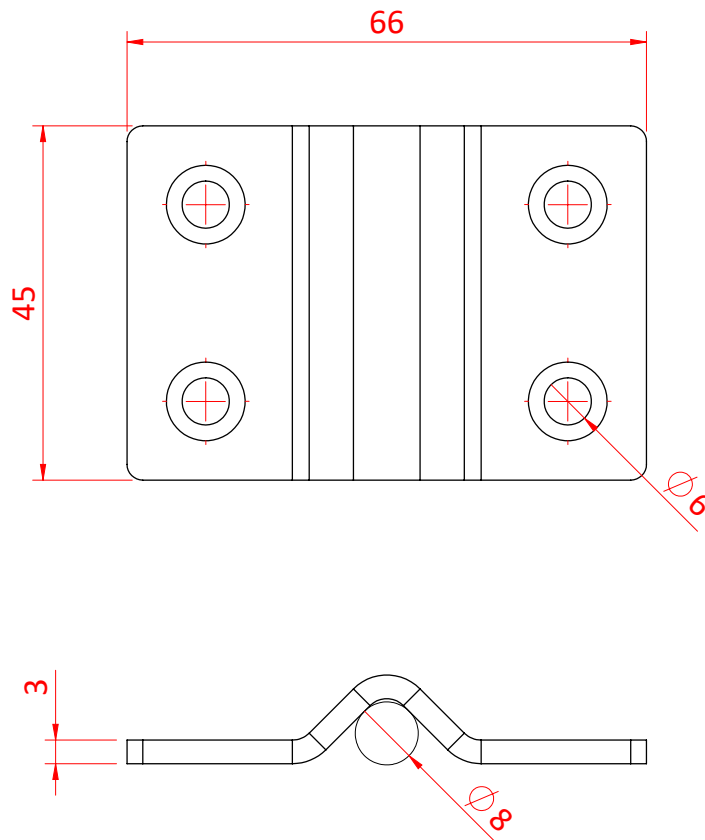

End Grummet

Product Data Sheet

End Grummet	
Part Nos	T65400
Material	S275 Mild Steel
Finish	BZP
WLL	Not Rated

Dimensions in mm

DIMENSIONS ARE A GUIDE ONLY AND MAY VARY