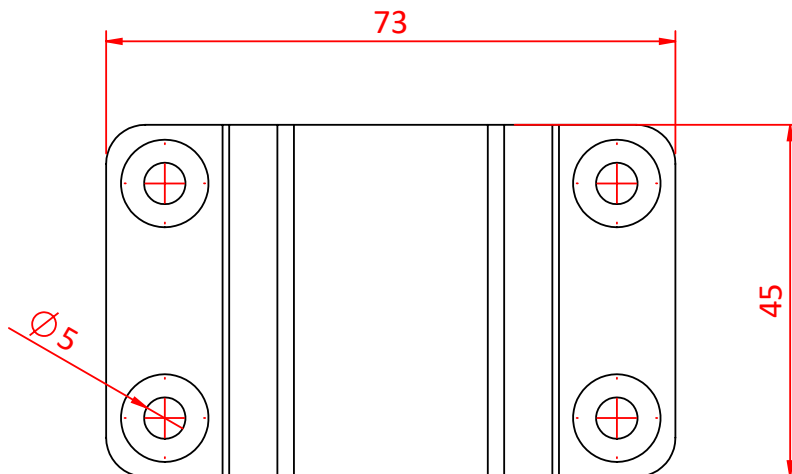

Pelmet Socket

Product Data Sheet

Pelmet Socket	
Part Nos	T66300
Material	S275 Mild Steel
Finish	BZP
WLL	Not Rated

Dimensions in mm

DIMENSIONS ARE A GUIDE ONLY AND MAY VARY