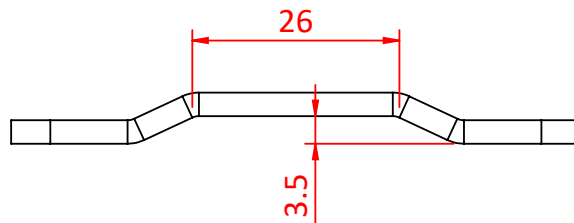

Pelmet Socket

Product Data Sheet

Pelmet Socket	
Part Nos	T66300
Material	S275 Mild Steel
Finish	BZP
WLL	Not Rated

Dimensions in mm

DIMENSIONS ARE A GUIDE ONLY AND MAY VARY