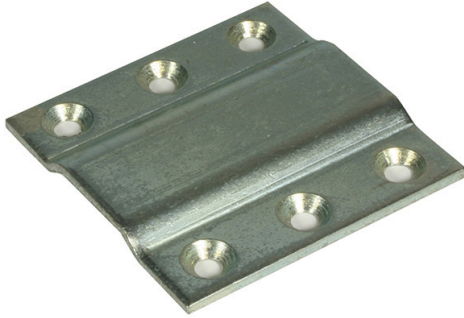

# Pelmet Extended Socket

Pelmet Extended Socket	
<b>Part Nos</b>	T66500
<b>Material</b>	S275 Mild Steel
<b>Finish</b>	BZP
<b>WLL</b>	Not Rated

Dimensions in mm

DIMENSIONS ARE A GUIDE ONLY AND MAY VARY