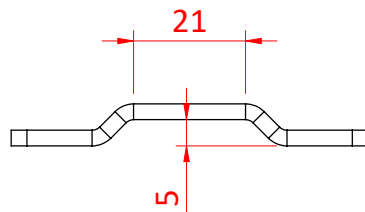

# Pelmet Extended Socket

Pelmet Extended Socket	
<b>Part Nos</b>	T66500
<b>Material</b>	S275 Mild Steel
<b>Finish</b>	BZP
<b>WLL</b>	Not Rated

Dimensions in mm

DIMENSIONS ARE A GUIDE ONLY AND MAY VARY