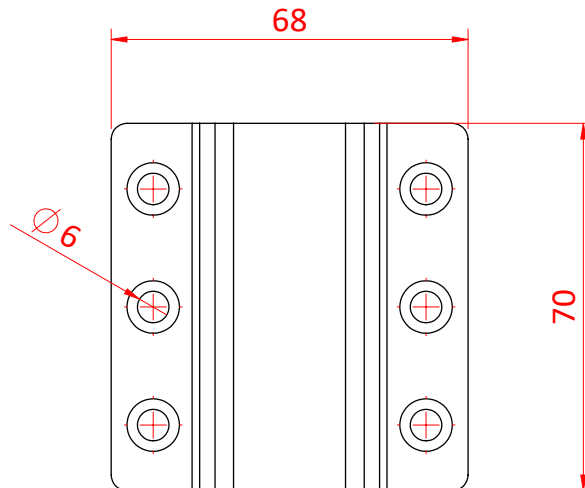

# Pelmet Extended Socket

Pelmet Extended Socket	
<b>Part Nos</b>	T66500
<b>Material</b>	S275 Mild Steel
<b>Finish</b>	BZP
<b>WLL</b>	Not Rated

Dimensions in mm

DIMENSIONS ARE A GUIDE ONLY AND MAY VARY